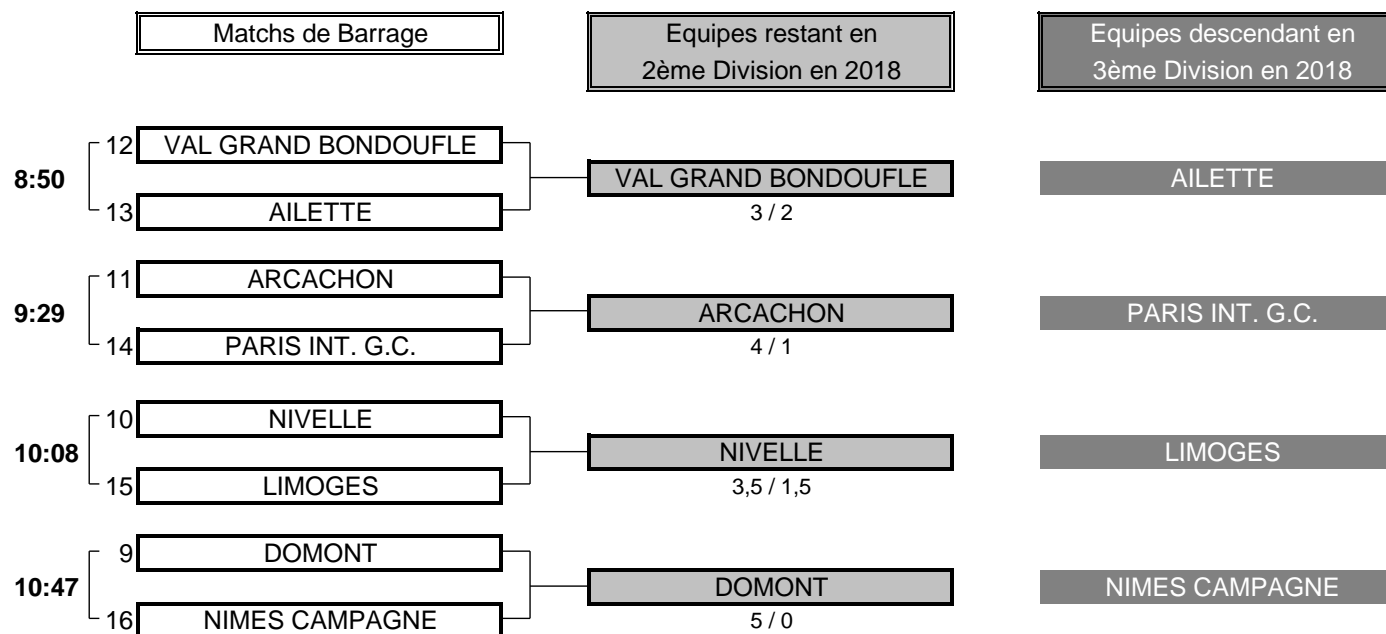

CHAMPIONNAT DE FRANCE PAR EQUIPES 2017

2ème DIVISION "A" DAMES

Du 28 Avril au 1 Mai - Golf de Valence Saint Didier

BARRAGES